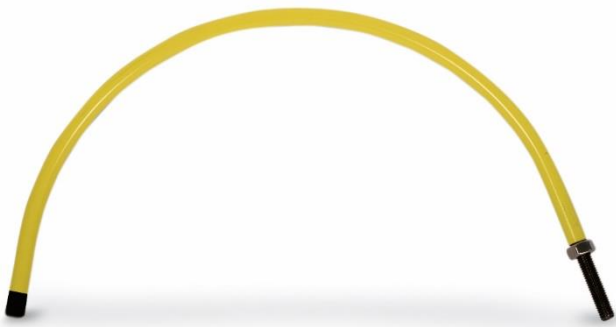

sofamel

Product Technical Specifications

Model GS-49

Rescue hook

Functionality

The **rescue hook** connects to a telescopic handle and provides a must-have **remote rescue** tool for any rescue team.

Raw Materials

The rescue hook is made of **plasticized STEEL**, with a net weight of **632g**.

Drawings and dimensions

Datos sujetos a cambios
2021, September 29

Versión: R2-7.2 COM01

Thomas Alva Edison, 16-17 - Pol. Industrial Plans d'Arau - 08787 La Pobla de Claramunt (Barcelona) - Spain
Tel. +34 93 808 79 80 - Info@sofamel.es
www.sofamel.com