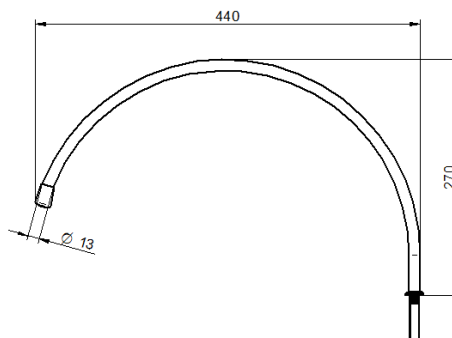

sofamel

Product Technical Specifications

Model GS-49

Rescue hook

Functionality

The **rescue hook** connects to a telescopic handle and provides a must-have **remote rescue** tool for any rescue team.

Raw Materials

The rescue hook is made of **plasticized STEEL**, with a net weight of **632g**.

Drawings and dimensions

Datos sujetos a cambios
2021, September 29

Versión: R2-7.2 COM01

Thomas Alva Edison, 16-17 - Pol. Industrial Plans d'Arau - 08787 La Pobla de Claramunt (Barcelona) - Spain
Tel. +34 93 808 79 80 - Info@sofamel.es
www.sofamel.com