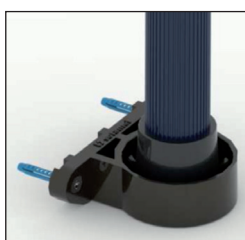

Accessories for Poles

Insulating Poles

SAFETY CATALOGUE

Wall support for poles

Product supplied with screws and nail plugs.

Code	Ø	Ref.
615206	40	ROBUST PLASTIC WALL SUPPORT FOR POLES