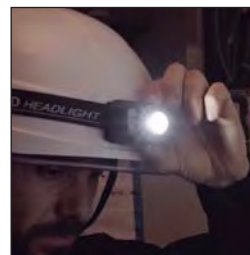

Headlamp

HEAD CAN BE TURNED 45° UP OR DOWN

Adjust the head to easily control the angle of light irradiation

30406 LTE-CP400

Headlamp

Multifunctional headlamp; turned on and off with a simple gesture with the palm of the hand. Gesture recognition saves the operator from removing insulating gloves, making it easier to perform any task.

- Use: Indoor / Outdoor
- Range: 100 m
- Waterproof, shockproof, anti-fog
- Illumination time: 3-8 h
- Material: Aluminium / ABS

350 LM
IP64

USB charging

Code	Ref.
555010	LTE-CP400

RED LED LIGHT

POWER DISPLAY

GESTURE SENSING

IMPACT RESISTANT

MULTI-LEVEL ADJUSTMENT

WATERPROOF

LONG-LASTING BATTERY