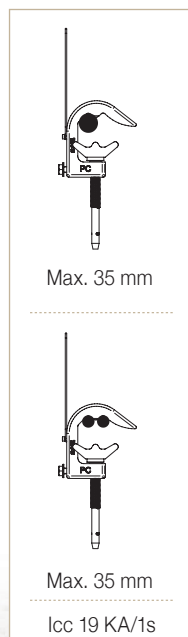

## Catenary earthing equipment

### 666 PATF-PC-TTIR

Integrated earthing equipment for underground tramway rails. With one PC clamp to enable earthing of lines for repair work.

According to IEC 61230 standard.

**TTIR**  
Earth lathe

Icc 19 KA/1s

**PC**  
Medium voltage clamp

#### Composed of:

- 1 PC aluminium alloy clamps with screw tighten for cylindrical conductors with diameter 35 max.
- 1 copper cables with PVC insulation of 50 mm<sup>2</sup> section and 7 m of length.
- 1 TTIR milling earthing lathe.
- 1 nylon bags to store and transport the equipment.