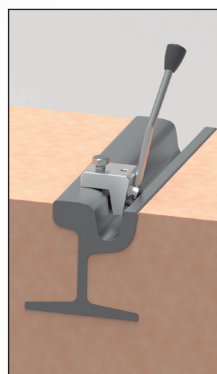

### 666 PATF-PC-TTIR

Integrated earthing equipment for underground tramway rails. With one PC clamp to enable earthing of lines for repair work.

According to IEC 61230 standard.

**TTIR**  
Earth lathe

Icc 19 KA/1s

#### Composed of:

- 1 PC aluminium alloy clamps with screw tighten for cylindrical conductors with diameter 35 max.
- 1 copper cables with PVC insulation of 50 mm<sup>2</sup> section and 7 m of length.
- 1 TTIR milling earthing lathe.
- 1 nylon bags to store and transport the equipment.