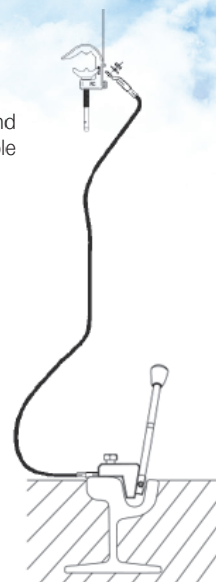

## Catenary earthing equipment

### 666 PATF-PC-TTIR

Integrated earthing equipment for underground tramway rails. With one PC clamp to enable earthing of lines for repair work.

According to IEC 61230 standard.

**TTIR**  
Earth lathe

Icc 19 KA/1s

**PC**  
Medium voltage clamp