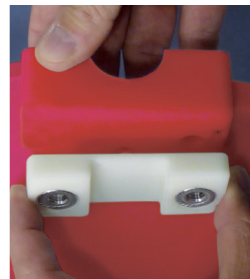

Beacons for Cables

First Aid, Prevention and Signalization

SAFETY CATALOGUE

Mod. SAE-400

Beacon for cable

Beacon made of reinforced polyamide.

They are designed in such way that they can be quickly assembled and disassembled.

To be fixed on cables from 9 to 30 mm Ø.

The cable can have voltage going through it.

Resistance to UV Rays.

Code	Ref.	Ø	Weight
590100	SAE-400	400 mm	2.5 Kg

SAE
400

 **sofamel**