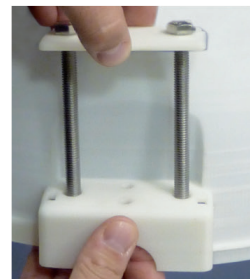

Beacons for Cables

First Aid, Prevention and Signalization

SAFETY CATALOGUE

Mod. SAE-400

Beacon for cable

Beacon made of reinforced polyamide.

They are designed in such way that they can be quickly assembled and disassembled.

To be fixed on cables from 9 to 30 mm Ø.

The cable can have voltage going through it.

Resistance to UV Rays.

Code	Ref.	Ø	Weight
590100	SAE-400	400 mm	2.5 Kg

SAE
400

 **sofamel**