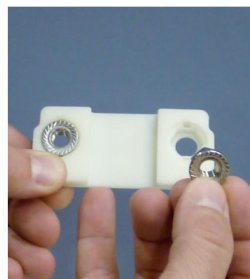

Beacons for Cables

First Aid, Prevention and Signalization

SAFETY CATALOGUE

Mod. SAE-400

Beacon for cable

Beacon made of reinforced polyamide.

They are designed in such way that they can be quickly assembled and disassembled.

To be fixed on cables from 9 to 30 mm Ø.

The cable can have voltage going through it.

Resistance to UV Rays.

Code	Ref.	Ø	Weight
590100	SAE-400	400 mm	2.5 Kg

SAE
400

 **sofamel**