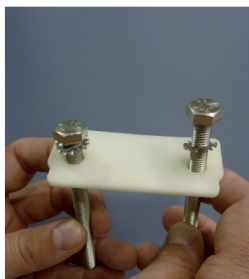

Beacons for Cables

First Aid, Prevention and Signalization

SAFETY CATALOGUE

Mod. SAE-400

Beacon for cable

Beacon made of reinforced polyamide.

They are designed in such way that they can be quickly assembled and disassembled.

To be fixed on cables from 9 to 30 mm Ø.

The cable can have voltage going through it.

Resistance to UV Rays.

Code	Ref.	Ø	Weight
590100	SAE-400	400 mm	2.5 Kg

SAE
400

 **sofamel**