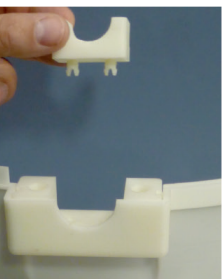

Beacons for Cables

First Aid, Prevention and Signalization

SAFETY CATALOGUE

Mod. SAE-400

Beacon for cable

Beacon made of reinforced polyamide.

They are designed in such way that they can be quickly assembled and disassembled.

To be fixed on cables from 9 to 30 mm Ø.

The cable can have voltage going through it.

Resistance to UV Rays.

Code	Ref.	Ø	Weight
590100	SAE-400	400 mm	2.5 Kg

SAE
400

 **sofamel**