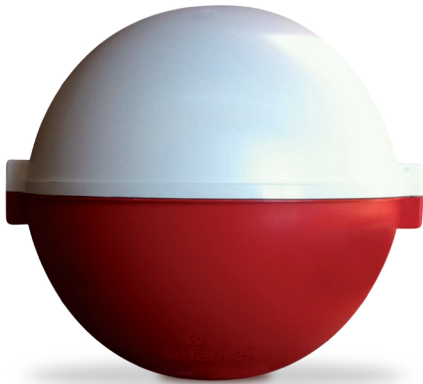

Beacons for Cables

First Aid, Prevention and Signalization

SAFETY CATALOGUE

Mod. SAE-400

Beacon for cable

Beacon made of reinforced polyamide.

They are designed in such way that they can be quickly assembled and disassembled.

To be fixed on cables from 9 to 30 mm Ø.

The cable can have voltage going through it.

Resistance to UV Rays.

Code	Ref.	Ø	Weight
590100	SAE-400	400 mm	2.5 Kg

SAE
400

 **sofamel**