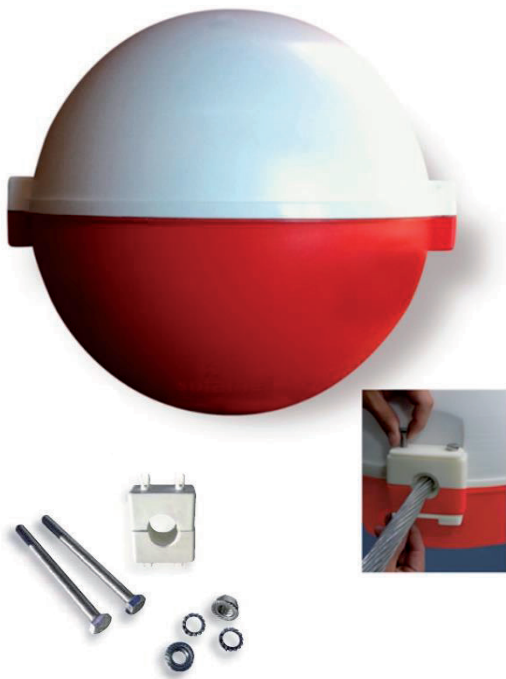

## Modelo SAE-400

Signaling beacon for cables

### Functionality

Bacon daytime wiring signaling beacon for indication and warning to aircraft and for accident prevention. The signage beacon is made of polyethylene with fiberglass and with high resistance to UV rays. Designed with low aerodynamic coefficient, and with accessories that allow quick assembly and adjustment, even from a helicopter. The SAE-400 beacon can be installed in tensioned cable, guard cables and fiber optic cables.

### Product characteristics

- Exterior dimensions: 400 mm diameter.
- For cables from 9 to 30 mm in diameter.
- Available colors: RED-WHITE / RED-RED.

Datos sujetos a cambios  
2017, Mayo 2

Versión: R2-7.2 COM01