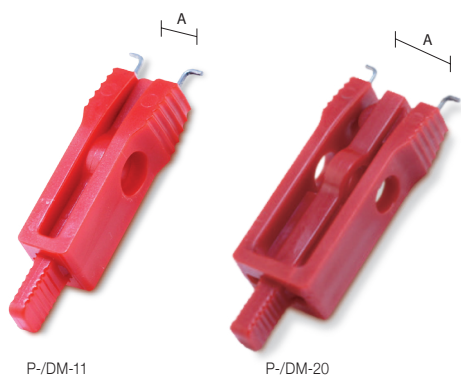

## Mod. P/DM

Lockout for switches

Made of nylon.  
Lockout for switches, circuit breakers, differentials  
and power control switches.

Code	Ref.	Dimensions	A
762104	P/DM-11	57.4x14.5x14 mm	For space smaller than 11 mm
762105	P/DM-20	68.3x23.3x314 mm	For space smaller than 20 mm