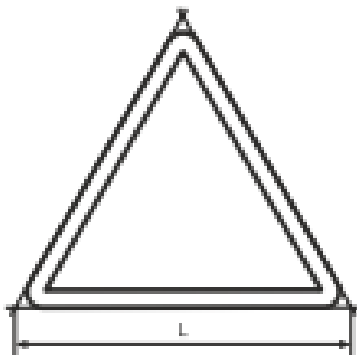

sofamel

Product Technical Specifications

Model CExxS

ALUMINUM SIGNS

Functionality and Features

Aluminum HIGH VOLTAGE sign.

Certificates

Recommendation **AMYS RA 1.1-10**

And **UNE-EN 60417:** Graphic symbols to be used on equipment.

Dimensions

Code	Ref.	Dimensions
720140	CE-10S	105 mm
720150	CE-14S	148 mm
720160	CE-21S	210 mm
720170	CE-29S	297 mm

Datos sujetos a cambios
September 13, 2023