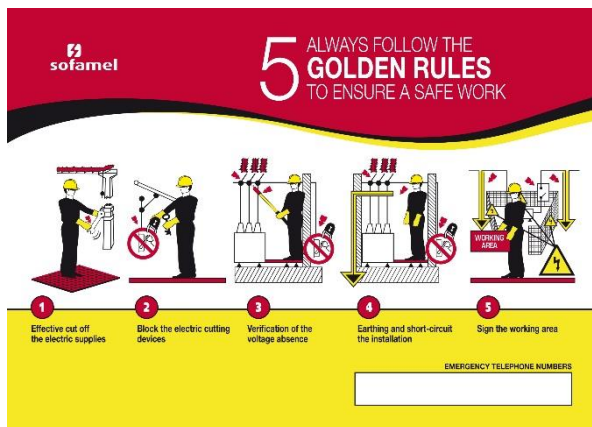

sofamel

Product Technical Specifications

Model CRO

PVC SIGNS

Functionality and characteristics

SIGNAL FIVE GOLDEN RULES with UV-resistant PVC paint

Certified

AMYS RA 1.1-10 recommendation

UNE 1-115-85: Colors and safety signs

According to the **UNE-EN ISO 7010** Standard: Graphic symbols. Colors and safety signs. Registered safety signs (ISO 7010: 2019) (Ratified by the Spanish Association for Standardization in May 2020.)