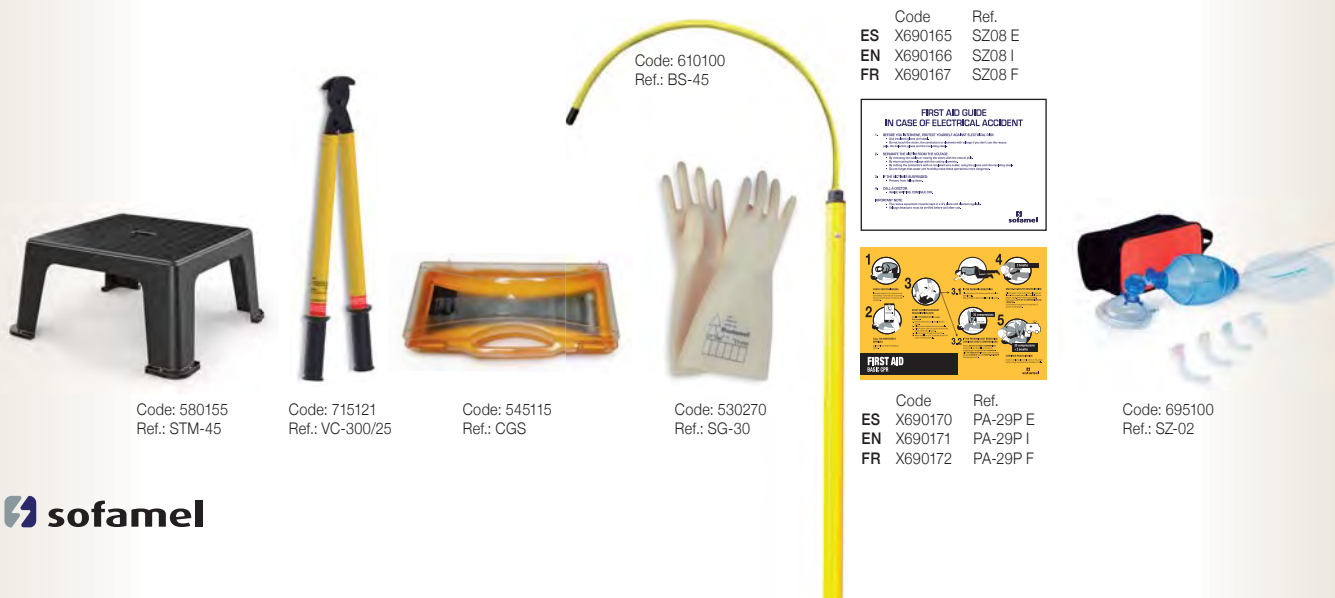

Rescue and First Aid

Safety

Rescue panoplies

In the event of an electrical accident, fast intervention is essential. The panel contains all the rescue tools in a single place making it accessible to all users when an intervention is necessary.

POSSIBILITY
OF CONFIGURATION
TO MEASURE

31101 SZ-51S

Composed of a 1 x 1.6 m board that contains the following elements:

- 1 BS-45 rescue pole
- 1 plastic case for gloves
- 1 pair of dielectric gloves (class 3)
- 1 VC-300/25 insulated wire cutter
- 1 resuscitator
- 1 45 kV insulating stool
- 1 first aid plate
- 1 instruction plate

Product supplied with screws and nail plug (to hang).

Code	Description	Ref.
690100	Spanish	SZ-51S
690100 I	English	SZ-51S
690100 F	French	SZ-51S

* For other configurations, please inquire.

Code: 580155
Ref.: STM-45