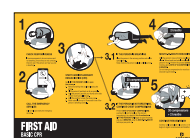

Code Ref.
ES X690170 PA-29P E
EN X690171 PA-29P I
FR X690172 PA-29P F

Code: 695120
Ref: SZ-01