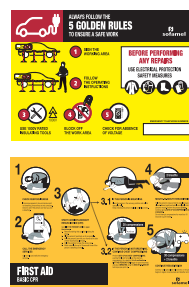

Rescue and First Aid

Safety

Rescue panoplies

In the event of an electrical accident, fast intervention is essential. The panel contains all the rescue tools in a single place making it accessible to all users when an intervention is necessary.

POSSIBILITY
OF CONFIGURATION
TO MEASURE

31101 SZ-51AC

Consists of a 1 x 1.6 m board with the following items:

- 1 36 kV insulating stool
- 1 rescue pole BS-45
- 1 plastic box for gloves
- 1 pair of class 0 gloves
- 1 60 cm x 1 m insulating mat with working voltage 1 kV
- 1 pneumatic glove tester SG-117
- 1 first-aid kit SZ-06
- 1 1.2 x 1.8 m fireproof blanket
- 1 resuscitator
- 1 ABS padlock C/ABS-25 red
- 1 first aid diagram
- 1 diagram with the five golden rules for automotive

Code: 585181
Ref.: ADO-0610

Code: 545120
Ref.: SG-117

Code: 545115
Ref.: CGS

Code: 610100
Ref.: BS-45

Code: 710120
Ref.: SZ-180

Code: 530160
Ref.: SG-50 T-10

Code Ref.
ES X725000 CRO-29P
EN X725001 CRO-29P I
FR X725002 CRO-29P F