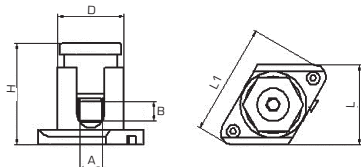

Studded Clamps

CONNECTION CATALOGUE

Mod. BUS

Polyamide one-pole strip block

BUS strip block manufactured from 6.6 auto-extinguishing polyamide according to CE Directive. All terminals are linkable between them and are suitable for connections and panel boards applications.

Code	Ref.	Section (mm ²)	Dimensions (mm)						Kg x 100	Bag	Box
			A	B	D	H	L	L1			
233130	BUS-10/16	10/16	6,5	10,0	25,0	40,0	33,0	48,0	2,600	-	50
233150	BUS-25/35	25/35	8,5	12,0	25,0	43,0	33,0	48,0	3,400	-	40
233160	BUS-50	50	10,0	14,5	31,5	52,0	40,0	58,0	5,300	-	25
233170	BUS-70	70	12,0	26,0	38,0	68,0	47,0	69,0	8,000	-	20
233180	BUS-95	95	13,0	30,0	45,0	56,0	51,0	83,0	11,300	-	15
233190	BUS-120	120	14,0	34,0	48,0	61,0	54,0	83,0	75,700	-	4
233200	BUS-150	150	21,0	34,0	52,0	80,0	73,5	122,0	14,100	-	15