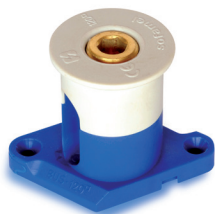

Studded Clamps

CONNECTION CATALOGUE

Mod. BUS

Polyamide one-pole strip block

BUS strip block manufactured from 6.6 auto-extinguishing polyamide according to CE Directive. All terminals are linkable between them and are suitable for connections and panel boards applications.

Code	Ref.	Section (mm ²)	Dimensions (mm)						Kg x 100	Bag	Box
			A	B	D	H	L	L1			
233130	BUS-10/16	10/16	6,5	10,0	25,0	40,0	33,0	48,0	2,600	-	50
233150	BUS-25/35	25/35	8,5	12,0	25,0	43,0	33,0	48,0	3,400	-	40
233160	BUS-50	50	10,0	14,5	31,5	52,0	40,0	58,0	5,300	-	25
233170	BUS-70	70	12,0	26,0	38,0	68,0	47,0	69,0	8,000	-	20
233180	BUS-95	95	13,0	30,0	45,0	56,0	51,0	83,0	11,300	-	15
233190	BUS-120	120	14,0	34,0	48,0	61,0	54,0	83,0	75,700	-	4
233200	BUS-150	150	21,0	34,0	52,0	80,0	73,5	122,0	14,100	-	15