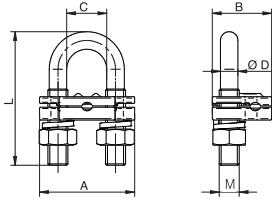

Earthing Rods and Accessories

CONNECTION CATALOGUE

Mod. TGT142

Earthing rod clamp

Earthing rod clamp manufactured from brass with galvanized steel ring.
For $\varnothing 14,2$ mm earthing rods.

Code	Ref.	Cable Section		Dimensions (mm)						Kg x 100	Bag	Box
		Min.	Max.	A	B	C	$\varnothing D$	L	M			
TGT142	Earthing rod clamp GT 142	16	50	38	23,7	16	7	53	M8	8,300	10	40