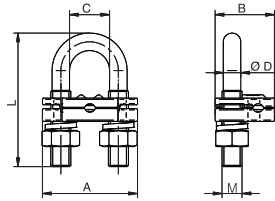

Earthing Rods and Accessories

Connections

11302 TGT142

Earthing rod clamp

Earthing rod clamp manufactured from brass with galvanized steel ring.
For Ø 14.2 mm and 14.6 mm earthing rods.

Tested according to UNE 202006 standard.

Code	Ref.	Cable Section		Dimensions (mm)						Kg x 100	Bag	Box
		Min.	Max.	A	B	C	ØD	L	M			
TGT142	Earthing rod clamp TGT142	16	50	38	23.7	16	7	53	M8	8.300	10	40