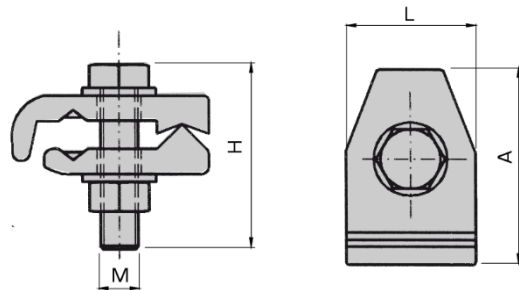

sofamel

Product Technical Specifications

Mod. GTR Earthing clamp

Product Features

The GTR clamps are manufactured with brass with steel screws. With high robustness, they are designed for overhead line cables.

Dimensions

Código	Ref.	Principal		Derivado		Dimensiones (mm)				Kg x 100	Bolsa	Caja
		Máx.	Mín.	Máx.	Mín.	A	L	H	M			
170100	GTR-50/150	16	10	150	50	61	40	67	12	33,000	-	15

Datos sujetos a cambios
2020, Mayo 20