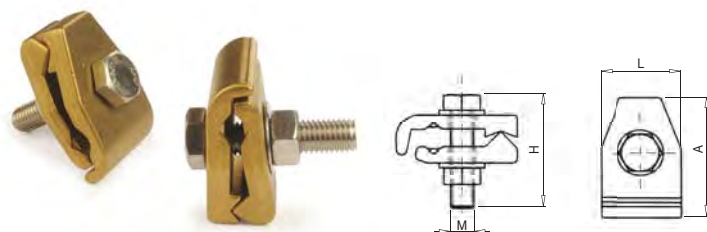

## Connections

#### Earthing rod clamp

GTR earthing clamp manufactured from brass with stainless steel screws. With high robustness, they are designed for earthing connections.

Code	Ref.	Main		Tap		Dimensions (mm)				Kg x 100	Bag	Box
		Max.	Min.	Max.	Min.	A	L	H	M			
170100	GTR-50/150	150	50	16	10	61	40	67	12	33.000	-	15