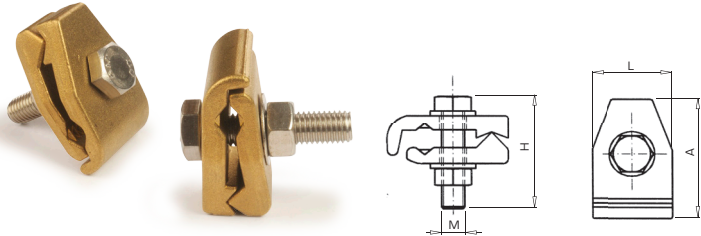

## Mod. GTR Earthing clamp

GTR earthing clamp manufactured from brass with steel screws. With high robustness, they are designed for earthing connections.

Code	Ref.	Main		Tap		Dimensions (mm)				Kg x 100	Bag	Box
		Max.	Min.	Max.	Min.	A	L	H	M			
170100	GTR-50/150	16	10	150	50	61	40	67	12	33,000	-	15