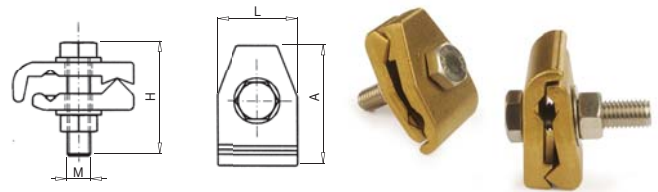

## 11302 GTR

### Earthing rod clamp

GTR clamps are manufactured from brass with stainless steel screws. Highly robust and designed for grounding connections.

Code	Ref.	Main		Tap		Dimensions (mm)				Kg x 100	Bag	Box
		Max.	Min.	Max.	Min.	A	L	H	M			
170100	GTR-50/150	150	50	16	10	61	40	67	12	33,000	-	15