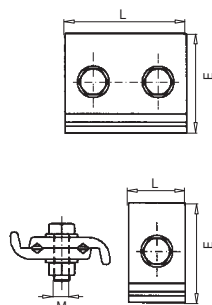

Earthing Rods and Accessories

Connections

11302 TRP

Copper parallel earthing clamp

TRP clamp manufactured from brass with stainless steel screws.

They are available with one or two screws and in two different lengths depending on the required application. With high robustness, they are designed for overhead line cables.

Code	Ref.	Main		Tap		Dimensions (mm)			Kg x 100	Bag	Box
		Max.	Min.	Max.	Min.	E	L	M			
175100	TRP-1-25/150	150	25	150	25	68	30	12	29.000	-	15
175110	TRP-2-25/150	150	25	150	25	68	62	12	58.000	-	6
175120	TRP-2-25/150-R	150	25	150	25	68	90	12	81.000	-	5