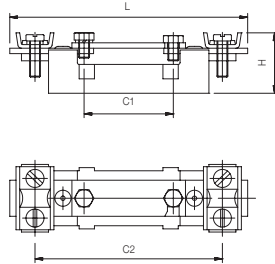

Earthing Rods and Accessories

CONNECTION CATALOGUE

240 PTR Neutral earthing switch

The neutral PTR earthing switch is manufactured from polyester.
It admits a maximum cable capacity of 70 mm².

Code	Ref.	Dimensions (mm)				kg x 100	Box	Pallet
		L	H	C1	C2			
240100	PTR	117,5	23	25	103	-	1	10