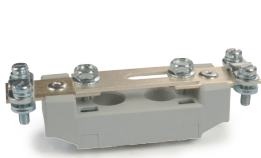

Earthing Rods and Accessories

CONNECTION CATALOGUE

240 PTR Neutral earthing switch

The neutral PTR earthing switch is manufactured from polyester.
It admits a maximum cable capacity of 70 mm².

Code	Ref.	Dimensions (mm)				kg x 100	Box	Pallet
		L	H	C1	C2			
240100	PTR	117,5	23	25	103	-	1	10