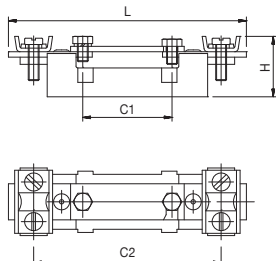

Earthing Rods and Accessories

Connections

11302 PTR

Neutral earthing switch

The PTR earth bridge is ideal for ensuring safe grounding connections in electrical installations, providing high durability and mechanical strength. It is manufactured from polyester.

It admits a maximum cable capacity of 70 mm².

Code	Ref.	Dimensions (mm)				Kg x 100	Box	Pallet
		L	H	C1	C2			
240100	PTR	117.5	23	25	103	-	1	10