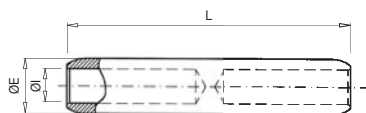

Copper Connectors

Connections

10111 RJU

Medium voltage copper join

The medium voltage copper joint RJU manufactured from electrolytic copper bar. Incorporates a central stop which facilitates the correct cable positioning.

Code	Ref.	Section (mm ²)	Dimensions (mm)			Kg x 100	Bag	Box
			ØE	ØI	L			
017160	RJU0-25	25	20	7.5	95	23.28	1	25
017170	RJU0-35	35	20	8.5	95	22.32	1	25
017180	RJU1-50	50	20	9.5	95	21.23	1	25
017190	RJU1-70	70	20	11	95	19.37	1	25
017200	RJU1-95	95	20	13	95	16.48	1	25
017210	RJU2-120	120	20	14.2	95	14.51	1	25
017220	RJU2-150	150	25	16	102	27.51	1	15
017230	RJU4-185	185	25	18	102	22.92	1	15
017240	RJU4-240	240	32	20	105	48.53	1	10