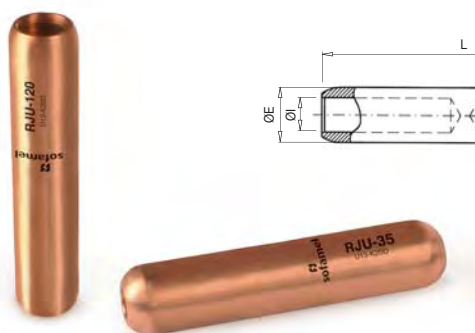

Copper Connectors

Connections

10111 RJU

Medium voltage copper join

The medium voltage copper joint RJU manufactured from electrolytic copper bar. Incorporates a central stop which facilitates the correct cable positioning.

Code	Ref.	Section (mm ²)	Dimensions (mm)			Kg x 100	Bag	Box
			ØE	ØI	L			
017160	RJU0-25	25	20	7.5	95	23.28	1	25
017170	RJU0-35	35	20	8.5	95	22.32	1	25
017180	RJU1-50	50	20	9.5	95	21.23	1	25
017190	RJU1-70	70	20	11	95	19.37	1	25
017200	RJU1-95	95	20	13	95	16.48	1	25
017210	RJU2-120	120	20	14.2	95	14.51	1	25
017220	RJU2-150	150	25	16	102	27.51	1	15
017230	RJU4-185	185	25	18	102	22.92	1	15
017240	RJU4-240	240	32	20	105	48.53	1	10