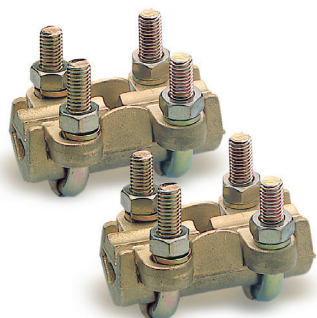

Setscrew Connectors

CONNECTION CATALOGUE

Mod. TRM

Setscrew joint

TRM setscrew joint manufactured from brass with galvanized steel screws and cable ties.

Code	Ref.	Ø Bar (mm)		Cable (mm ²)		Dimensions (mm)			Kg x 100	Bag	Box
		Max.	Min.	Max.	Min.	H	L	M			
190100	TRM-10/50	10	4	50	10	31	47	5	8,600	-	35
190110	TRM-25/120	14	6	120	16	42	65	8	25,350	-	15
190120	TRM-70/150	16	10	150	25	55	70	8	33,800	-	10