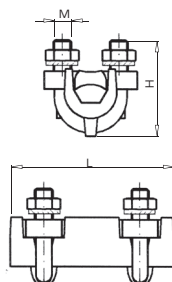

Setscrew Connectors

CONNECTION CATALOGUE

Mod. TRM

Setscrew joint

TRM setscrew joint manufactured from brass with galvanized steel screws and cable ties.

Code	Ref.	Ø Bar (mm)		Cable (mm ²)		Dimensions (mm)			Kg x 100	Bag	Box
		Max.	Min.	Max.	Min.	H	L	M			
190100	TRM-10/50	10	4	50	10	31	47	5	8,600	-	35
190110	TRM-25/120	14	6	120	16	42	65	8	25,350	-	15
190120	TRM-70/150	16	10	150	25	55	70	8	33,800	-	10