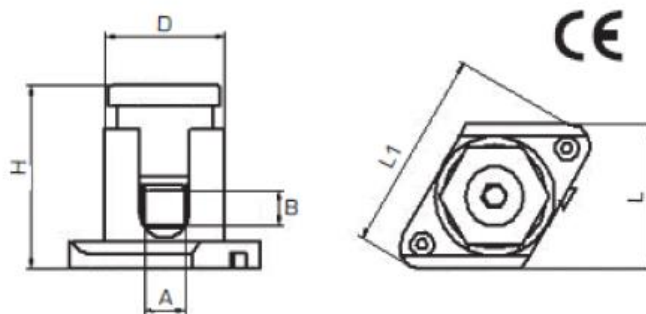

AND **UNE-EN 60998-2-1:2005**: Connecting devices for low-voltage circuits for household and similar purposes -- Part 2-1: Particular requirements for connecting devices as separate entities with screw-type clamping units

Dimensions

Code	Ref.	Section (mm²)	Dimensions (mm)						Kg x 100	Bag	Box
			A	B	D	H	L	L1			
233130	BUS-10/16	10/16	6,5	10,0	25,0	40,0	33,0	48,0	2,600	-	50
233150	BUS-25/35	25/35	8,5	12,0	25,0	43,0	33,0	48,0	3,400	-	40
233160	BUS-50	50	10,0	14,5	31,5	52,0	40,0	58,0	5,300	-	25
233170	BUS-70	70	12,0	26,0	38,0	68,0	47,0	69,0	8,000	-	20
233180	BUS-95	95	13,0	30,0	45,0	56,0	51,0	83,0	11,300	-	15
233190	BUS-120	120	14,0	34,0	48,0	61,0	54,0	83,0	75,700	-	4
233200	BUS-150	150	21,0	34,0	52,0	80,0	73,5	122,0	14,100	-	15