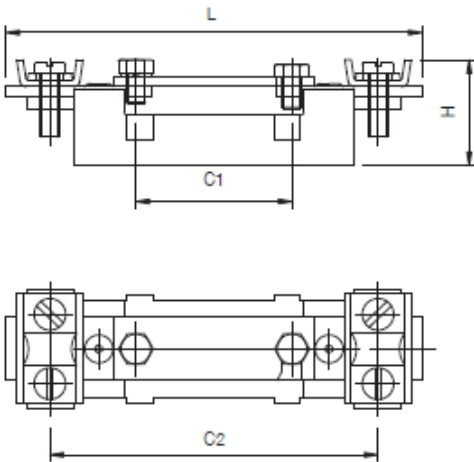

sofamel

Product Technical Specifications

Mod. PTR Neutral earthing switch

Product Features

The neutral PTR earthing switch is manufactured from polyester. It admits a maximum capacity of 70mm²

Dimensions

Dimensiones (mm)			
L	H	C1	C2
117,5	23	25	103