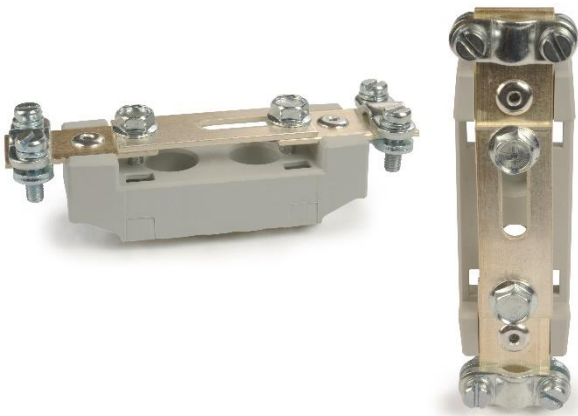

sofamel

Product Technical Specifications

Mod. PTR Neutral earthing switch

Product Features

The neutral PTR earthing switch is manufactured from polyester. It admits a maximum capacity of 70mm²

Dimensions

Dimensiones (mm)			
L	H	C1	C2
117,5	23	25	103