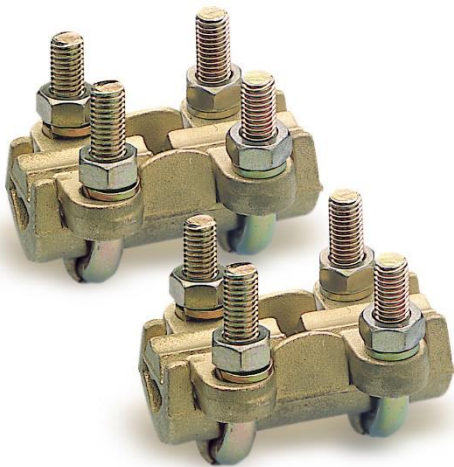

## Mod. TRM

Setscrew joint

### Product Characteristics:

TRE screw terminals are manufactured with brass with galvanized steel screws and cable ties.

### RANGO / DIMENSIONES DEL PRODUCTO

Código	Ref.	Varilla		Cable		Dimensiones		
		Max.	Min.	Max.	Min.	H	L	M
190100	TRM-10/50	10	4	70	10	31	47	5
190110	TRM-25/120	14	6	120	16	42	65	8
190120	TRM-70/150	16	10	150	25	55	70	8